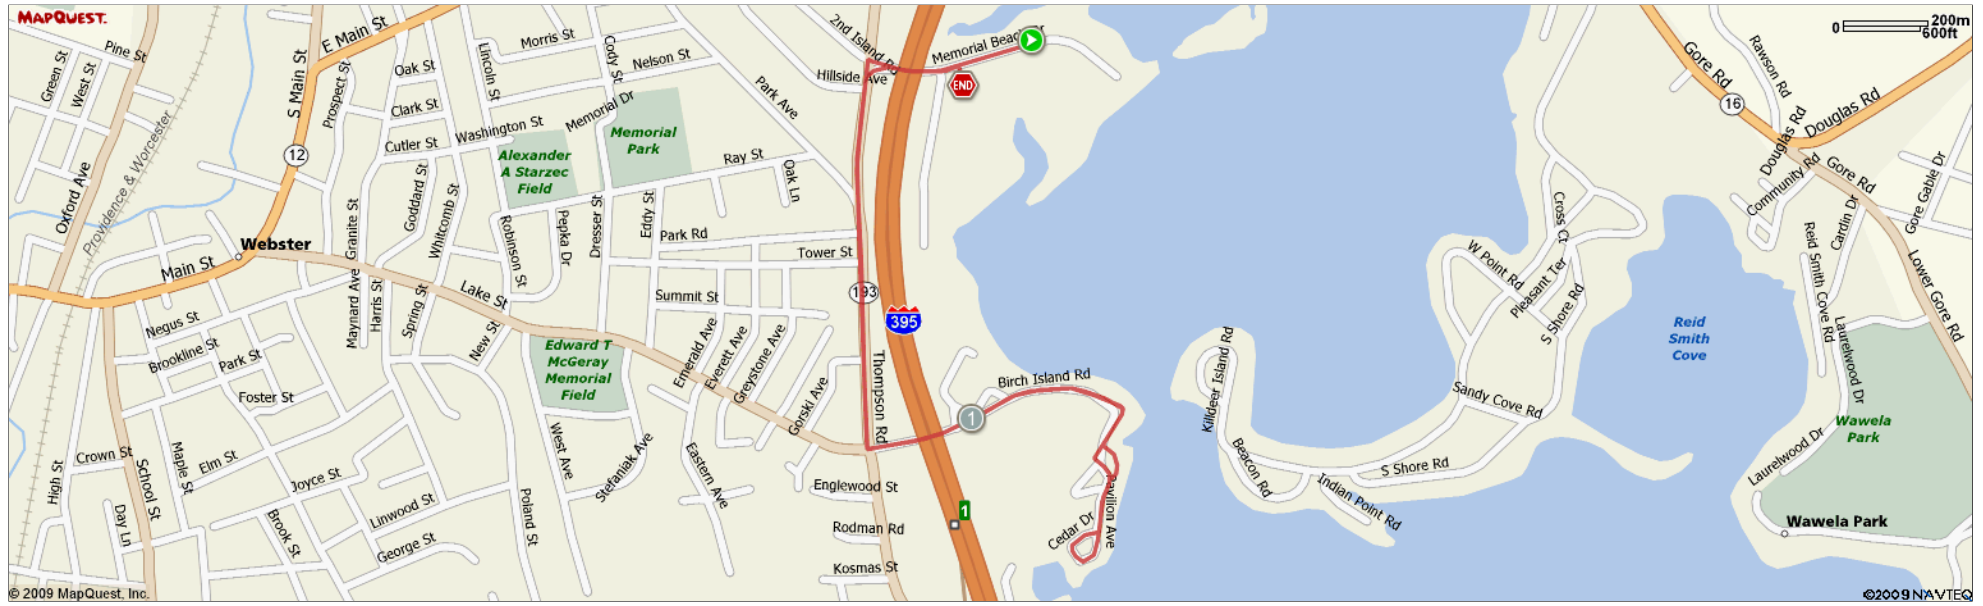

ROUTE DESCRIPTION:  
No Description Provided

**ROUTE DESCRIPTION:**  
 No Description Provided

Notes			
AT		FOR	NOTES
0.25 mi.		3159ft	Turn left at MA-193/ Thompson Rd
0.84 mi.		2764ft	Turn left at Birch Island Rd
1.37 mi.		436ft	Slight left at Birch Island Rd
1.45 mi.		0ft	Turn right at Cedar Dr
1.45 mi.		398ft	Turn right at Cedar Dr
1.53 mi.		938ft	Turn left at Birch Island Rd

Notes			
AT		FOR	NOTES
1.7 mi.		2537ft	Turn right to stay on Birch Island Rd
2.18 mi.		3007ft	Turn left at Birch Island Rd
2.75 mi.		202ft	Slight right
2.79 mi.		717ft	Slight right at Memorial Beach Dr

Notes			
AT		FOR	NOTES
2.93 mi.		-	Stop