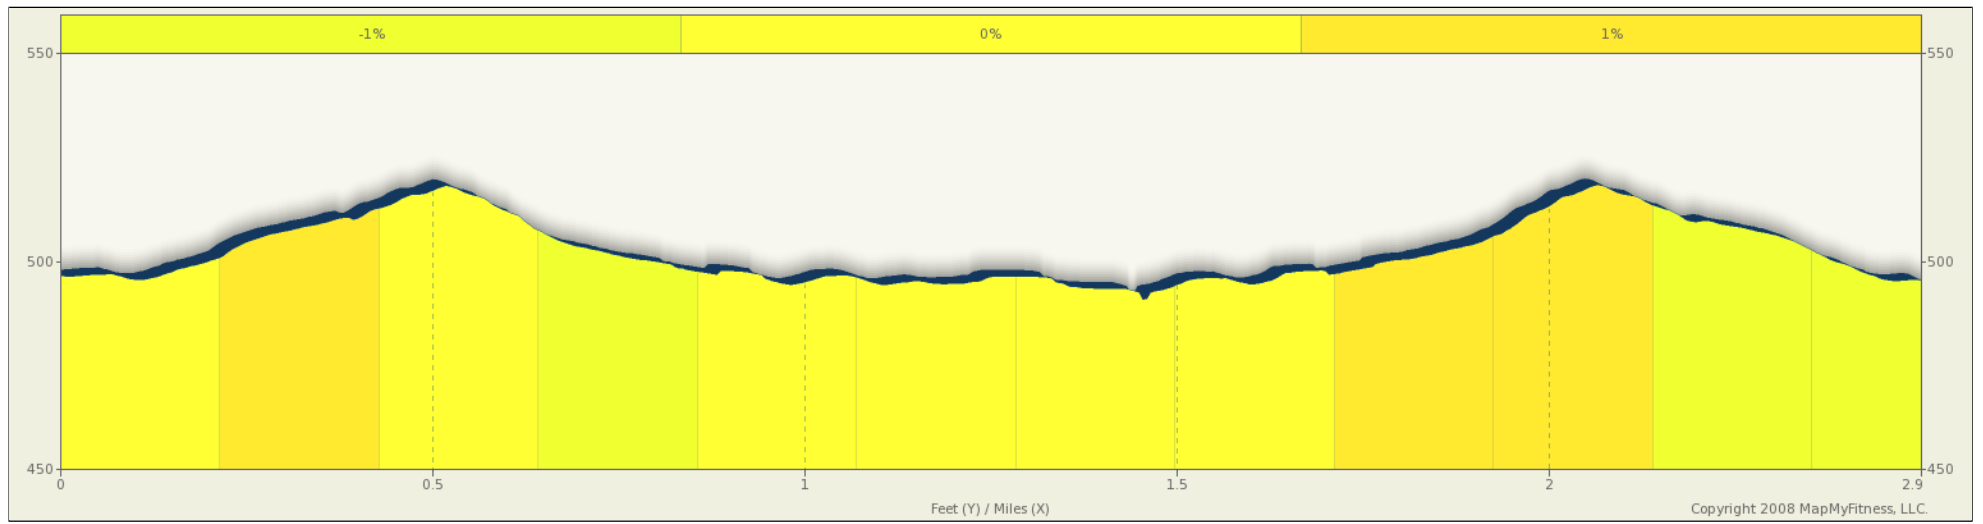

ROUTE DESCRIPTION:  
No Description Provided

**ROUTE DESCRIPTION:**  
 No Description Provided

Notes			
AT		FOR	NOTES
0.25 mi.		3159ft	Turn left at MA-193/ Thompson Rd
0.84 mi.		2764ft	Turn left at Birch Island Rd
1.37 mi.		436ft	Slight left at Birch Island Rd
1.45 mi.		0ft	Turn right at Cedar Dr
1.45 mi.		398ft	Turn right at Cedar Dr
1.53 mi.		938ft	Turn left at Birch Island Rd

Notes			
AT		FOR	NOTES
1.7 mi.		2537ft	Turn right to stay on Birch Island Rd
2.18 mi.		3007ft	Turn left at Birch Island Rd
2.75 mi.		202ft	Slight right
2.79 mi.		717ft	Slight right at Memorial Beach Dr

Notes			
AT		FOR	NOTES
2.93 mi.		-	Stop