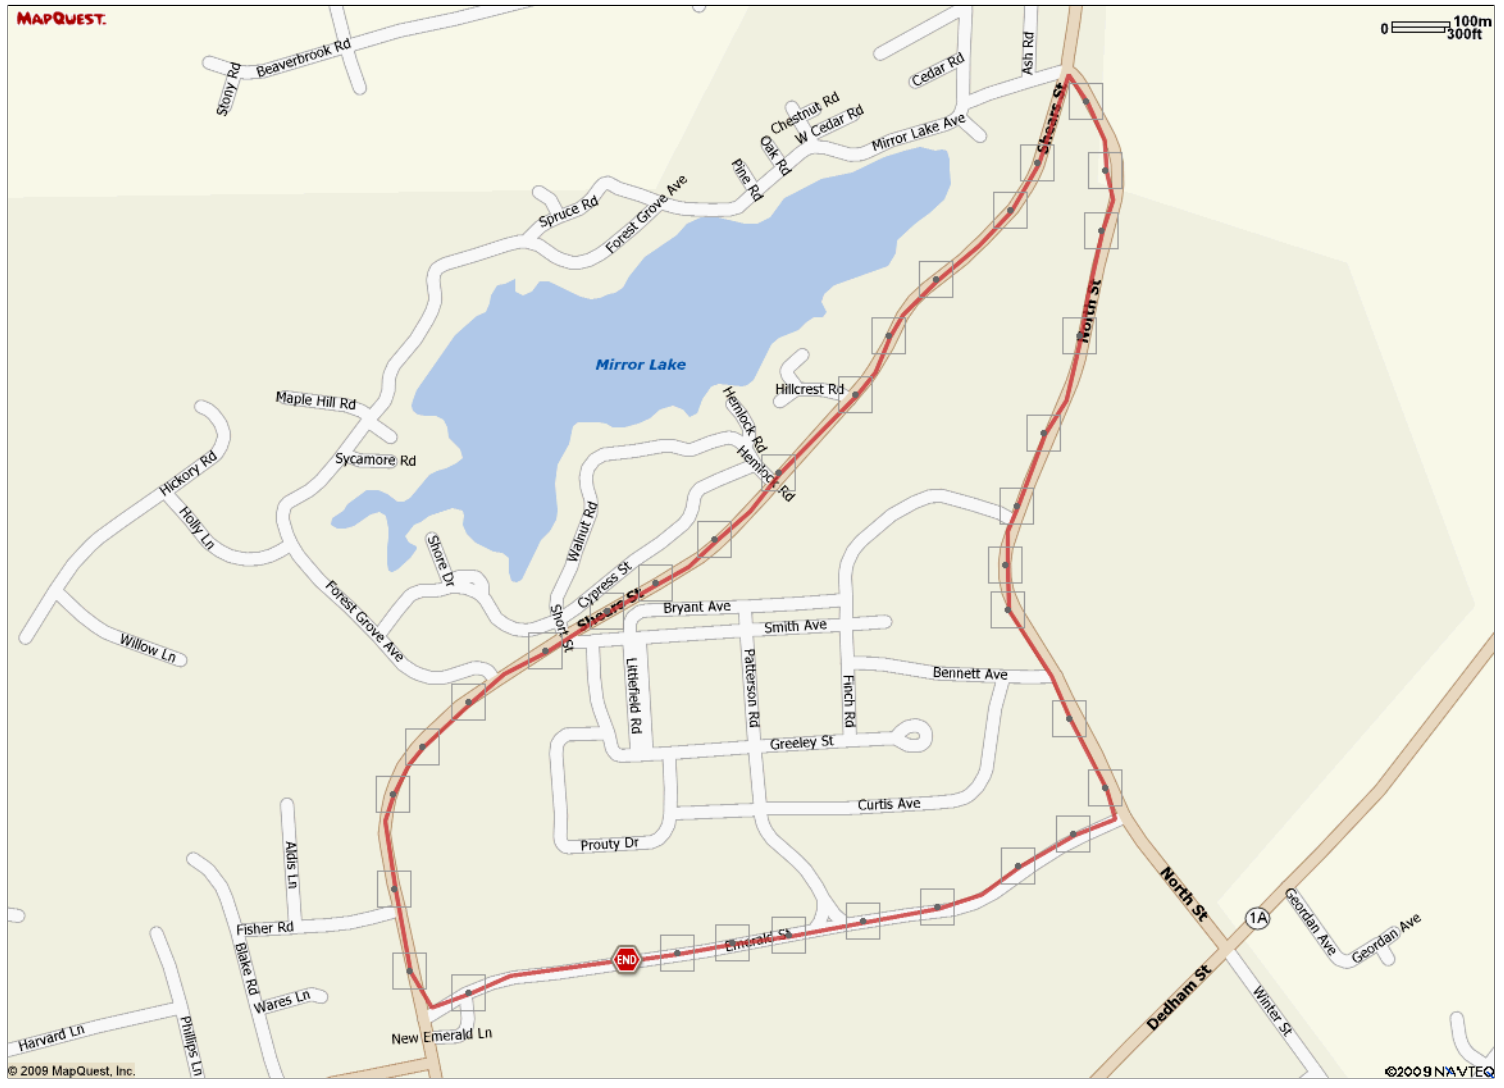

ROUTE DESCRIPTION:
No Description Provided

ROUTE DESCRIPTION:
No Description Provided

Notes		
AT	FOR	NOTES
2.97 mi.	 -	Stop

Notes		
AT	FOR	NOTES