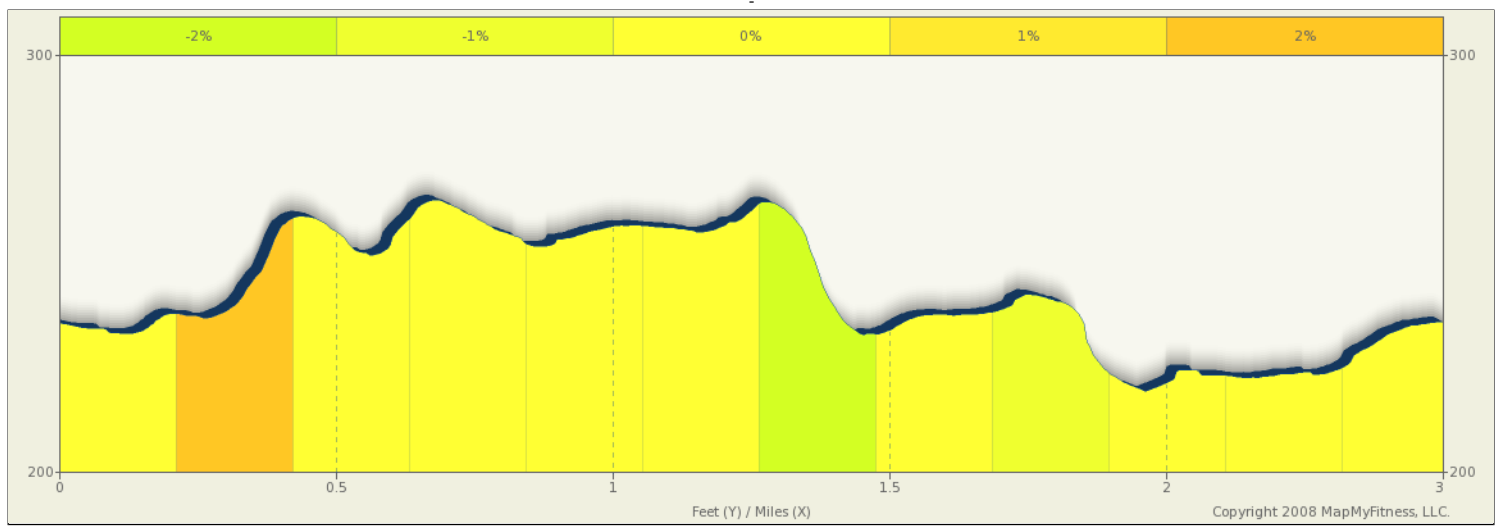

ROUTE DESCRIPTION:
No Description Provided

ROUTE DESCRIPTION:
No Description Provided

Notes		
AT	FOR	NOTES
2.97 mi.	 -	Stop

Notes		
AT	FOR	NOTES